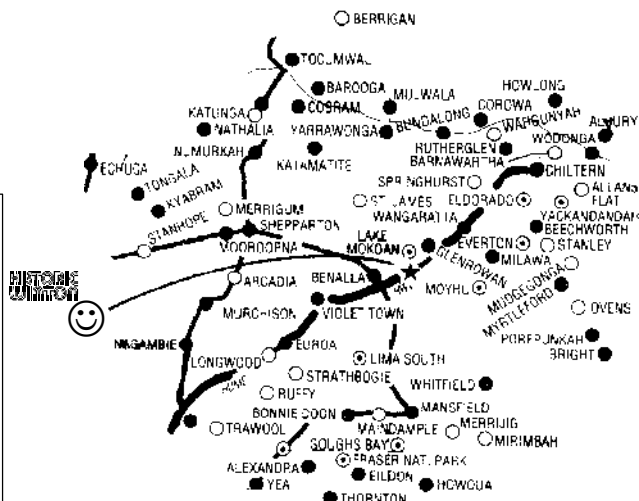

ACCOMMODATION

HISTORIC WINTON

www.historicwinton.org

BENALLA ❖ 3672 ❖

Pop 9, 900 (196km NE Melb)

GLIDER CITY

Cnr. Old Sydney Rd & Witt St
(03) 5762 3399

TOP OF THE TOWN

136 Bridge St East
(03) 5762 4866

BENALLA MOTOR INN

48 Bridge St West (Midland Hwy)
(03) 5762 4088

EXECUTIVE HIDEAWAY

Samaria Rd
(03) 5762 4055

AVONDEL (formerly RED COACH INN)

21 Bridge St West (Midland Hwy)
(03) 5762 3677

BENALTA FAMILY INN

27 Bridge St West (Midland Hwy)
(03) 5762 5600

HAVEN

Benalla - Winton Rd
(03) 5762 1656 or (03) 5762 1722

ROSE CITY MOTOR INN

Midland Hwy Cnr Faithful St
(03) 5762 2611

BROKEN RIVER HOTEL

39 Bridge St East
(03) 5762 2014

BELMONT (Bed & Breakfast)

50 Arundel St
(03) 5762 6575

COMMERCIAL HOTEL

Bridge St East
(03) 5762 2035

FARMERS ARMS HOTEL

1 Commercial Rd
(03) 5762 6039

NORTH EASTERN HOTEL

1 Nunn St
(03) 5762 3252

VICTORIA HOTEL

2 Carrier St
(03) 5762 2045

BENALLA MOTOR VILLAGE CARAVAN PARK

Sydney Rd
(03) 5762 3434

TREKKERS REST

Kilferra Rd BENALLA
(03) 5762 3535

TATONG TAVERN

Fernhill Rd TATONG
(03) 5767 2210

"THE COTTAGE"

Hillway Park TATONG
(03) 5767 2278

TULLAMOOR COTTAGE

Kilferra Rd MOLYULLA
(03) 5766 6265

BARINORE RURAL RETREAT

Samaria Rd BENALLA
(03) 5767 2322

MANDALAY BED & BREAKFAST

7 Sydney Rd (Old Hume Hwy)
(03) 5762 3596

MILAWA ❖ 3678 ❖

Pop 270 (237km NE Melb)

ERCILDOON HOMESTEAD (Guest House)

Snow Rd
(03) 5727 3222

MILAWA LODGE MOTEL

Snow Rd
(03) 5727 3326

MILAWA CARAVAN PARK

Milawa
(03) 5727 3203

MOYHU ❖ 3732 ❖

Pop 360 (254km NE Melb) (27km S Wangaratta)

MOYHU CARAVAN PARK

14 Byrne St
(03) 5727 9217

EVERTON ❖ 3746 ❖

Pop Nominal (256 km NE Melb)

EVERTON GARDENS CARAVAN PARK

Ovens Hwy
(03) 5727 0365

WANGARATTA ❖ 3677 ❖

Pop 16598 (237km NE Melb)

ADVANCE MOTEL

Old Hume Hwy
(03) 5721 9100 Fax (03) 5722 1717

MILLERS COTTAGE MOTEL

Cnr Hume & Ovens Hwys
(03) 5721 5755

RYLEY MOTOR INN

52 Ryley St
(03) 5721 6388

HERMITAGE MOTOR INN

Cnr Mackay & Cusack Sts
(03) 5721 7444 Fax (03) 5722 1812